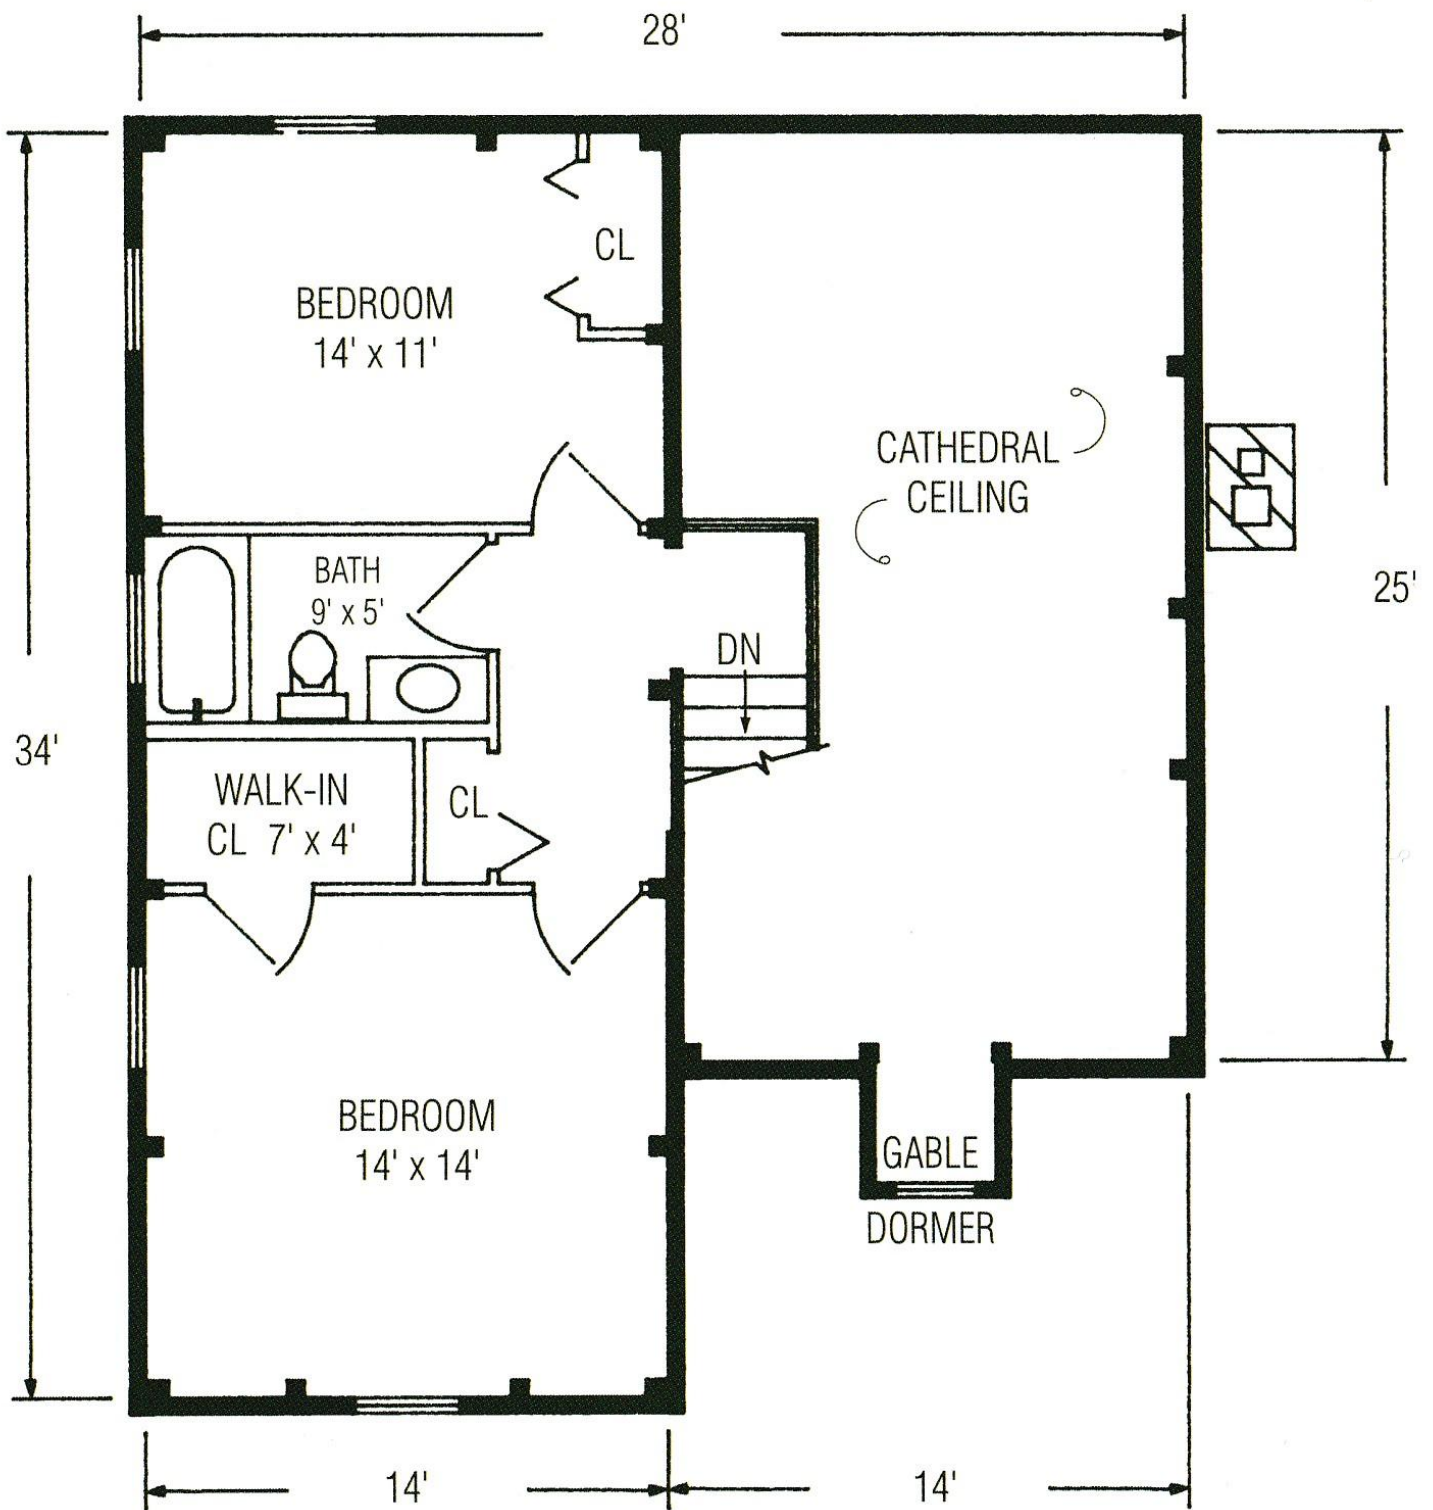

PEAKS ISLAND

Named for an island in Maine, the Peaks Island features a fireplaced living room with cathedral ceiling. The galley kitchen adjoins the dining area, and a front-porch entrance leads to a staircase open to the second floor. The Peaks Island is a perfect first home or vacation getaway.

3 Bedrooms
2 Full Baths
Total Square Footage: 1,302 Sq. Ft.

PEAKS ISLAND

3 Bedrooms

2 Full Baths

Total Square Footage:
1,302 Sq. Ft.

Package Price Shown
on PDF download

1-800-624-2797

e-mail: info@classicpostandbeam.com
www.classicpostandbeam.com

FIRST FLOOR 826 SQUARE FEET

SECOND FLOOR 476 SQUARE FEET

FIRST FLOOR 826 SQUARE FEET

SECOND FLOOR 476 SQUARE FEET