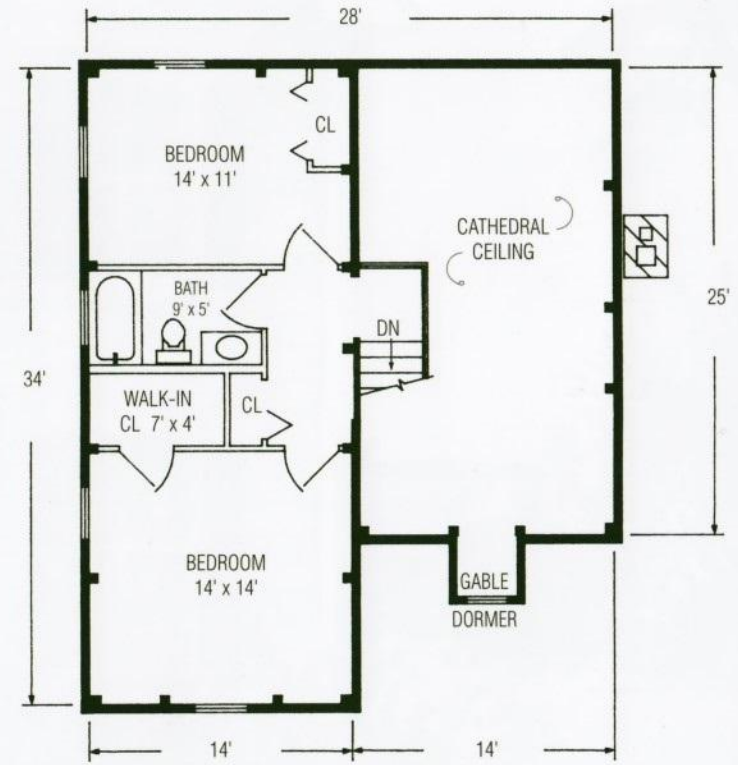

3 Bedrooms
2 Full Baths
Total Square Footage: 1,302 Sq. Ft.

PEAKS ISLAND

3 Bedrooms

2 Full Baths

Total Square Footage:
1,302 Sq. Ft.

Package Price Shown
on PDF download

1-800-624-2797

e-mail: info@classicpostandbeam.com
www.classicpostandbeam.com

FIRST FLOOR 826 SQUARE FEET

SECOND FLOOR 476 SQUARE FEET

FIRST FLOOR 826 SQUARE FEET

SECOND FLOOR 476 SQUARE FEET