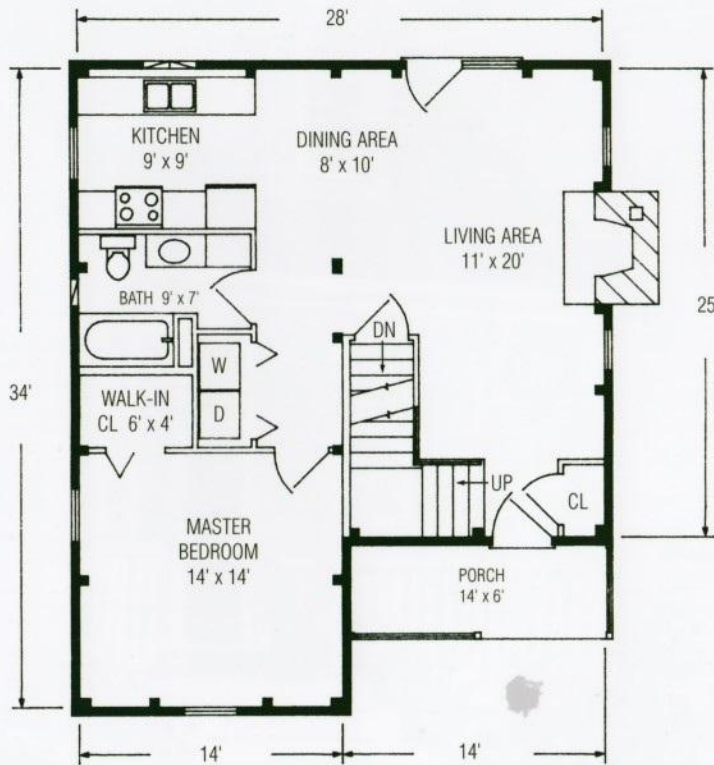

3 Bedrooms
2 Full Baths
Total Square Footage: 1,302 Sq. Ft.

PEAKS ISLAND

3 Bedrooms

2 Full Baths

Total Square Footage:
1,302 Sq. Ft.

Package Price Shown
on PDF download

1-800-624-2797

e-mail: info@classicpostandbeam.com
www.classicpostandbeam.com

FIRST FLOOR 826 SQUARE FEET

SECOND FLOOR 476 SQUARE FEET

FIRST FLOOR 826 SQUARE FEET

SECOND FLOOR 476 SQUARE FEET