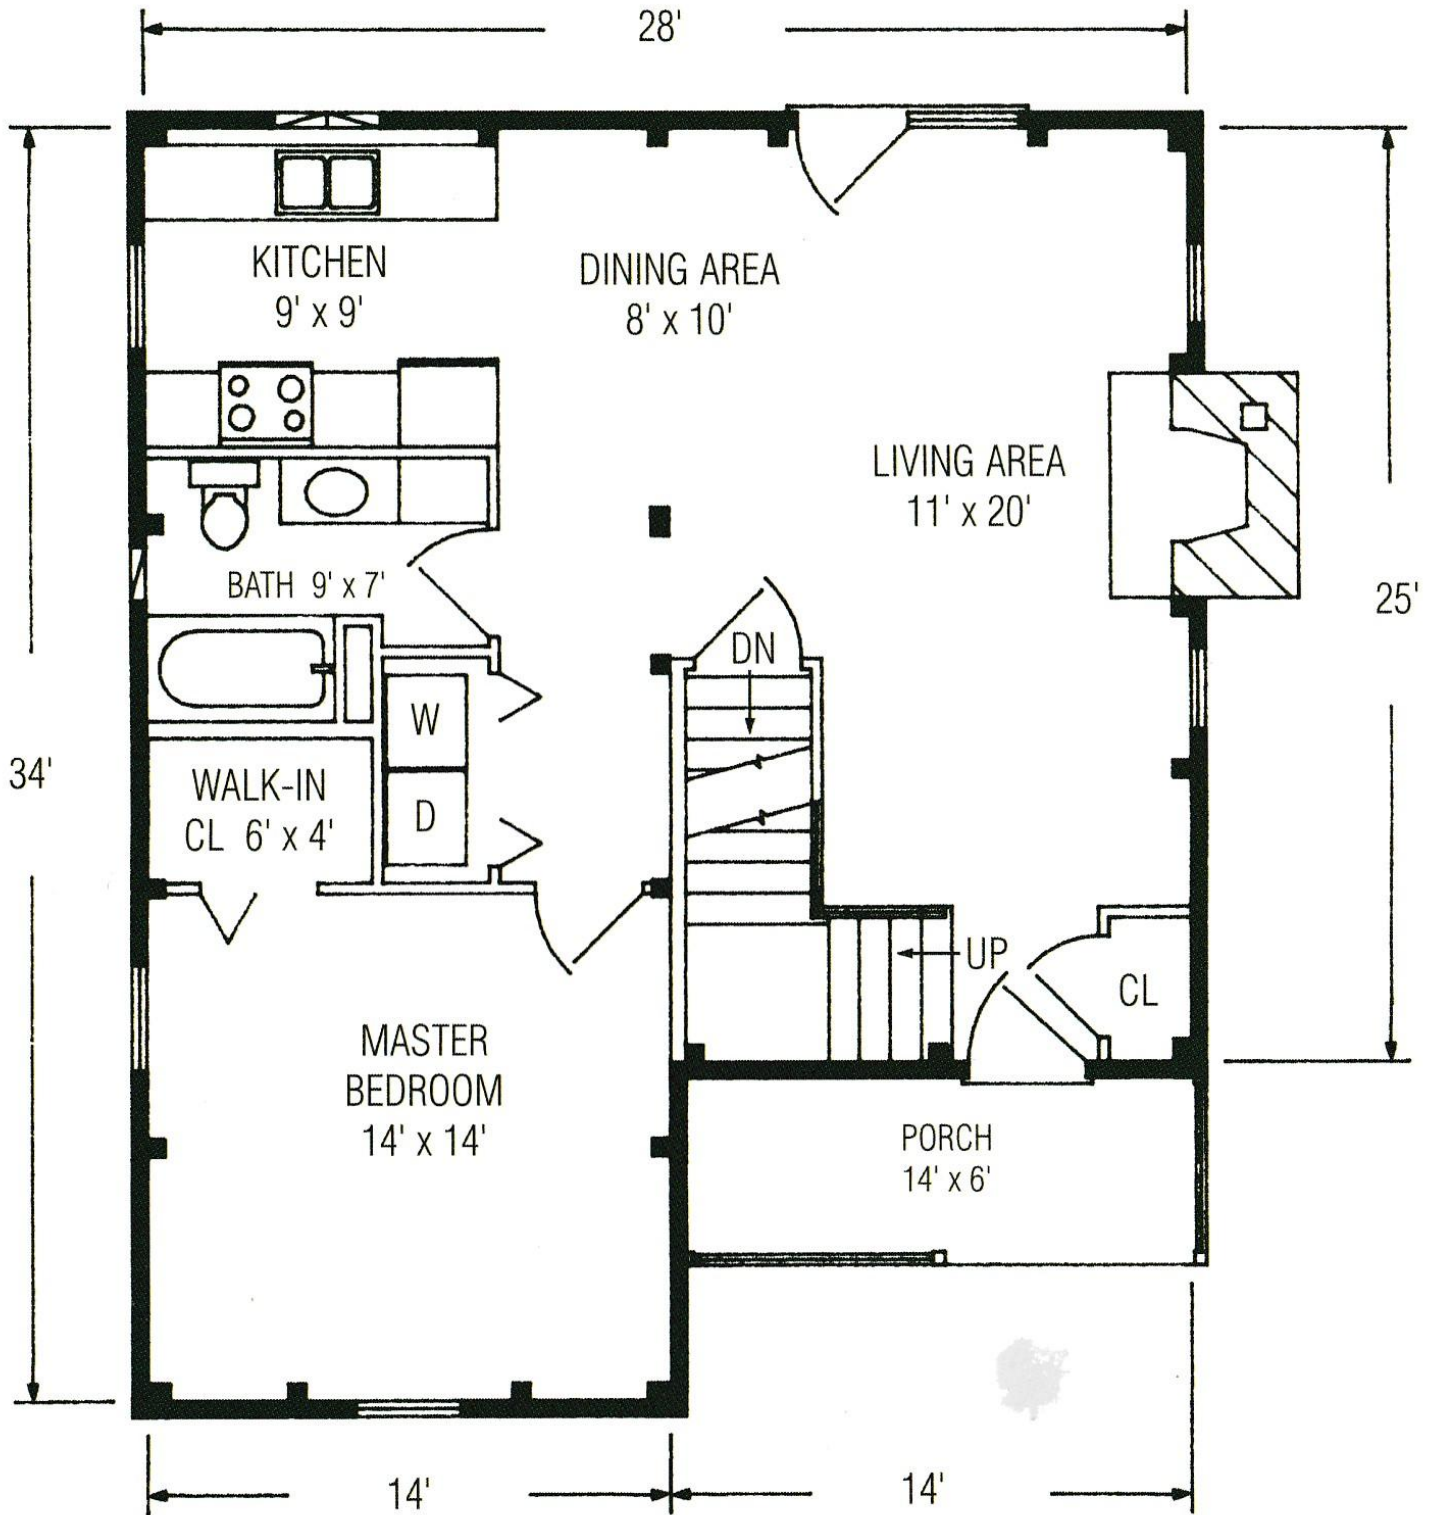

PEAKS ISLAND

Named for an island in Maine, the Peaks Island features a fireplaced living room with cathedral ceiling. The galley kitchen adjoins the dining area, and a front-porch entrance leads to a staircase open to the second floor. The Peaks Island is a perfect first home or vacation getaway.

3 Bedrooms
2 Full Baths
Total Square Footage: 1,302 Sq. Ft.

PEAKS ISLAND

3 Bedrooms

2 Full Baths

Total Square Footage:
1,302 Sq. Ft.

Package Price Shown
on PDF download

1-800-624-2797

e-mail: info@classicpostandbeam.com
www.classicpostandbeam.com

FIRST FLOOR 826 SQUARE FEET

SECOND FLOOR 476 SQUARE FEET

FIRST FLOOR 826 SQUARE FEET

SECOND FLOOR 476 SQUARE FEET